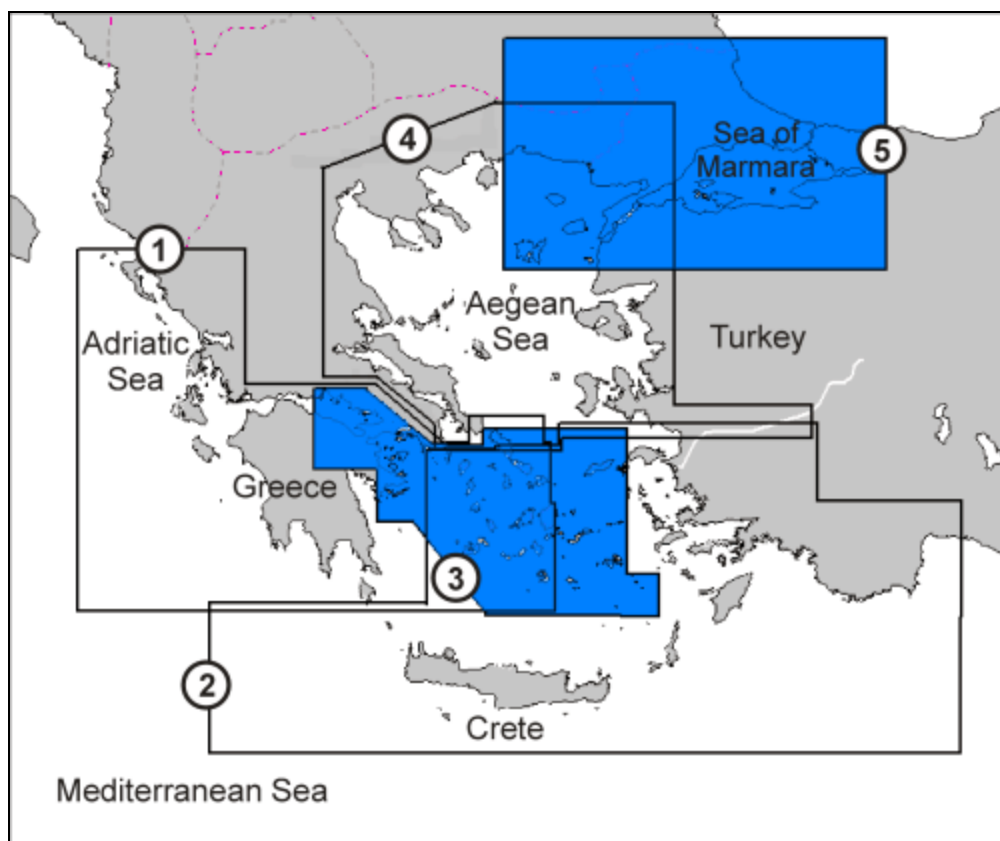

LIGHT MARINE

→ home → Light Marine → C-MAP NT+ → back

INFO

LIGHT MARINE

FISHERY

SHIPPING

Aegean Sea (S+ & L+)

Click on the **code** for more information

No.	Code	Description	Price	Status*
1	M-EM-C084	GREECE WEST COASTS	S+	NEW
2	M-EM-C086	AEGEAN SEA SOUTH	S+	NEW
3	M-EM-C017	ATHENS TO THE CYCLADES	S+	NEW
4	M-EM-C085	AEGEAN SEA NORTH	S+	NEW
5	M-EM-C093	MARMARA	L+	NEW