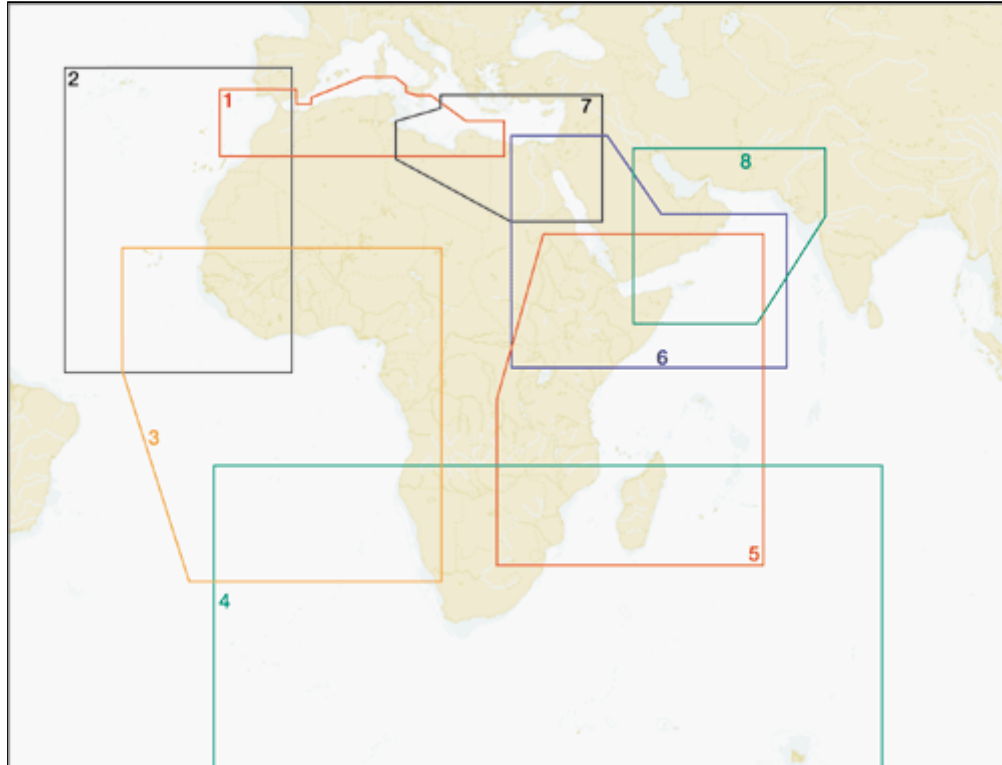

Africa & The Middle East (W)

Click on the **code** for more information

No			Description	Price	Sts. MAX *	Sts. NT+
1	M-AF-M201	M-AF-C201	AFRICA MEDITERRANEAN NORTH	W	NEW	UPD
2	M-AF-M202	M-AF-C202	W-AFRICA AZORES, CANARY, CAPE VERDE	W	NEW	UPD
3	M-AF-M203	M-AF-C203	WESTERN AFRICA: CENTRAL	W	NEW	UPD
4	M-AF-M204	M-AF-C204	SOUTHERN AFRICA	W	NEW	UPD
5	M-AF-M205	M-AF-C205	EASTERN AFRICA	W	NEW	UPD
6	M-ME-M202	M-ME-C202	RED SEA TO ARABIAN SEA	W	NEW	UPD
7	M-ME-M201	M-ME-C201	N-E AFRICA MED. AND MIDDLE EAST COASTS	W	NEW	UPD
8	M-ME-M203	M-ME-C203	THE GULF TO GULF OF ADEN	W	NEW	UPD

L=Local; W=Wide; MW=MegaWide

Special Compositions: Cruising, Bathymetric, Commercial/Fishing

*Status: