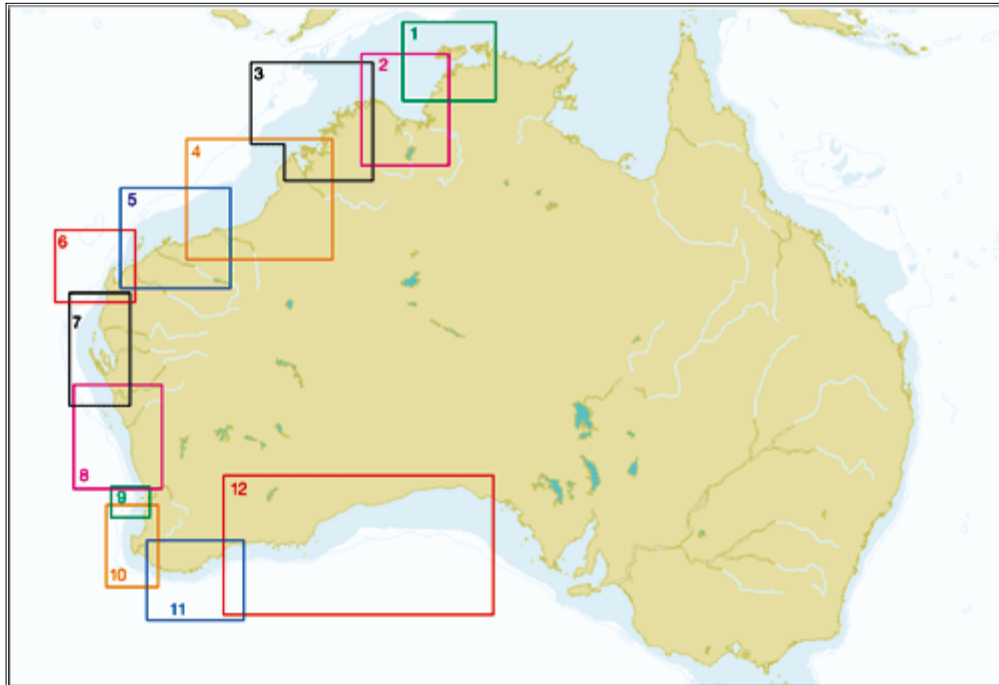

North America | Central & South America | Northern, Western & Central Europe | Southern Europe |  
Africa & The Middle East | Indian Ocean, Asia & Oceania | Russian Federation

## Australia West coast (L)

Click on the **code** for more information

No	 <a href="#">M-AU-C088</a>	Description	Price
1	<a href="#">M-AU-C088</a>	COBOURG TO DALY RIVER	L
2	<a href="#">M-AU-C089</a>	DALY RIVER TO KALUMBURU	L
3	<a href="#">M-AU-C090</a>	THE KIMBERLEY COAST	L
4	<a href="#">M-AU-C091</a>	COLLIER BAY TO PORT HEADLAND	L
5	<a href="#">M-AU-C092</a>	PORT HEADLAND TO ONSLOW	L
6	<a href="#">M-AU-C093</a>	ONSLOW TO CORAL BAY	L
7	<a href="#">M-AU-C094</a>	CORAL BAY TO KALBARRI	L
8	<a href="#">M-AU-C095</a>	KALBARRI TO TWO ROCKS	L
9	<a href="#">M-AU-C074</a>	PERTH TO CAPE BOUVARD	L
10	<a href="#">M-AU-C096</a>	CAPE BOUVARD TO WINDY HARBOUR	L
11	<a href="#">M-AU-C097</a>	WINDY HARBOUR TO HOPETOUN	L
12	<a href="#">M-AU-C098</a>	HOPETOUN TO PORT EYRE	L

(\*) C-CARDS with chart information in Italian