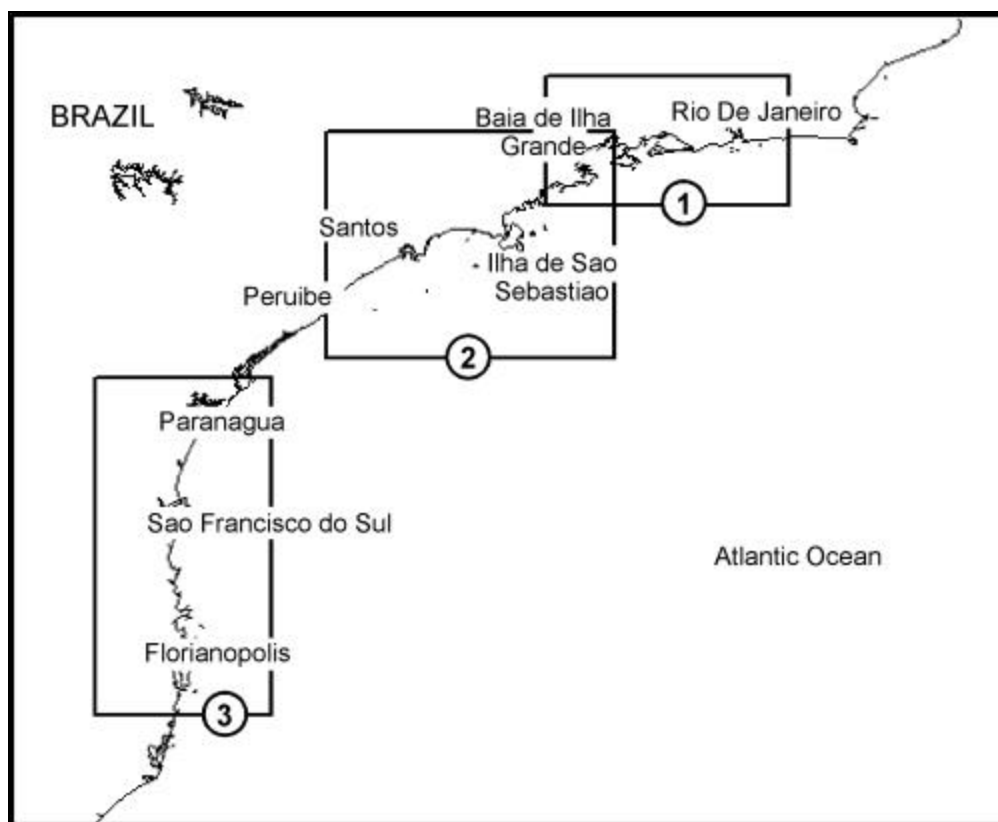

LIGHT MARINE

INFO

LIGHT MARINE

FISHERY

SHIPPING

→ home → Light Marine → C-MAP NT+ → back

## Brazilian Coast (L+)

Click on the **code** for more information

---

No.	Code	Description	Price	Status*
1	<a href="#">M-SA-C030</a>	RIO TO BAIA DE ILHA GRANDE	L+	NEW
2	<a href="#">M-SA-C031</a>	BAIA DE ILHA GRANDE TO PERUIPE	L+	NEW
3	<a href="#">M-SA-C032</a>	PARANAGUA TO FLORIANOPOLIS	L+	NEW