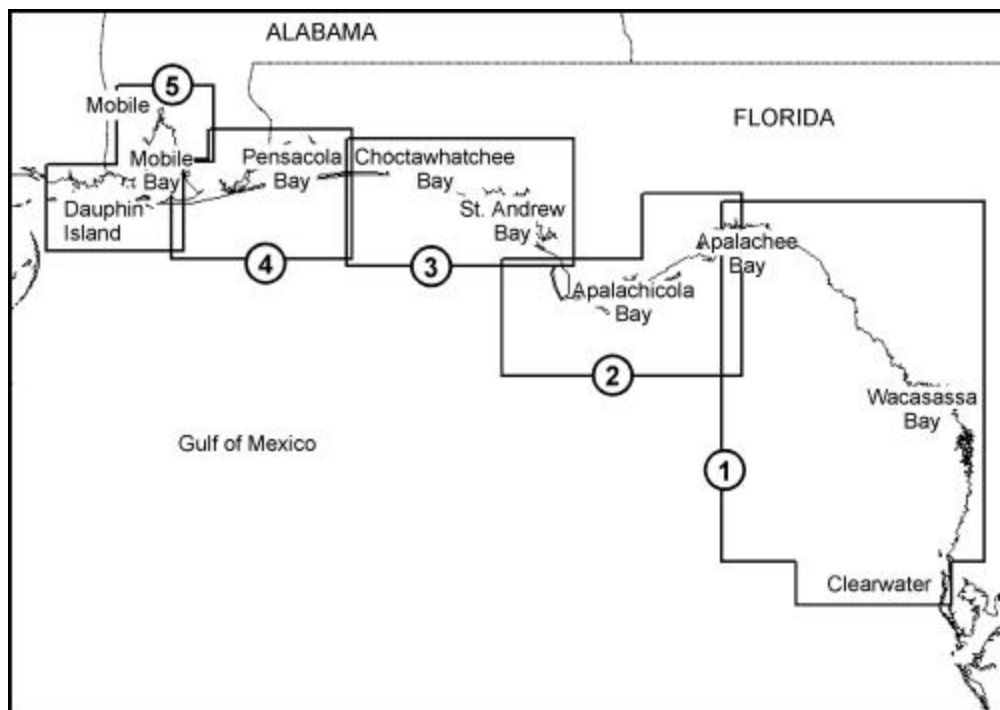

LIGHT MARINE

INFO

LIGHT MARINE

FISHERY

SHIPPING

→ home → Light Marine → C-MAP NT+ → back

Clearwater to Mobile Bay (L+)

Click on the **code** for more information

No.	Code	Description	Price	Status*
1	M-NA-C433	CLEARWATER TO ST. MARKS RIVER	L+	NEW
2	M-NA-C434	ST. MARKS RIVER TO ST. JOSEPH BAY	L+	NEW
3	M-NA-C435	EAST, ST. ANDREW AND CHOCTAWHATCHEE BAY	L+	NEW
4	M-NA-C436	PENSACOLA, PERDIDO AND BON SECOUR BAYS	L+	NEW
5	M-NA-C437	MOBILE BAY AND EASTERN MISS. SD	L+	NEW

L+=Local+; S+=Standard+; W+=Wide+; I+ = Inland+