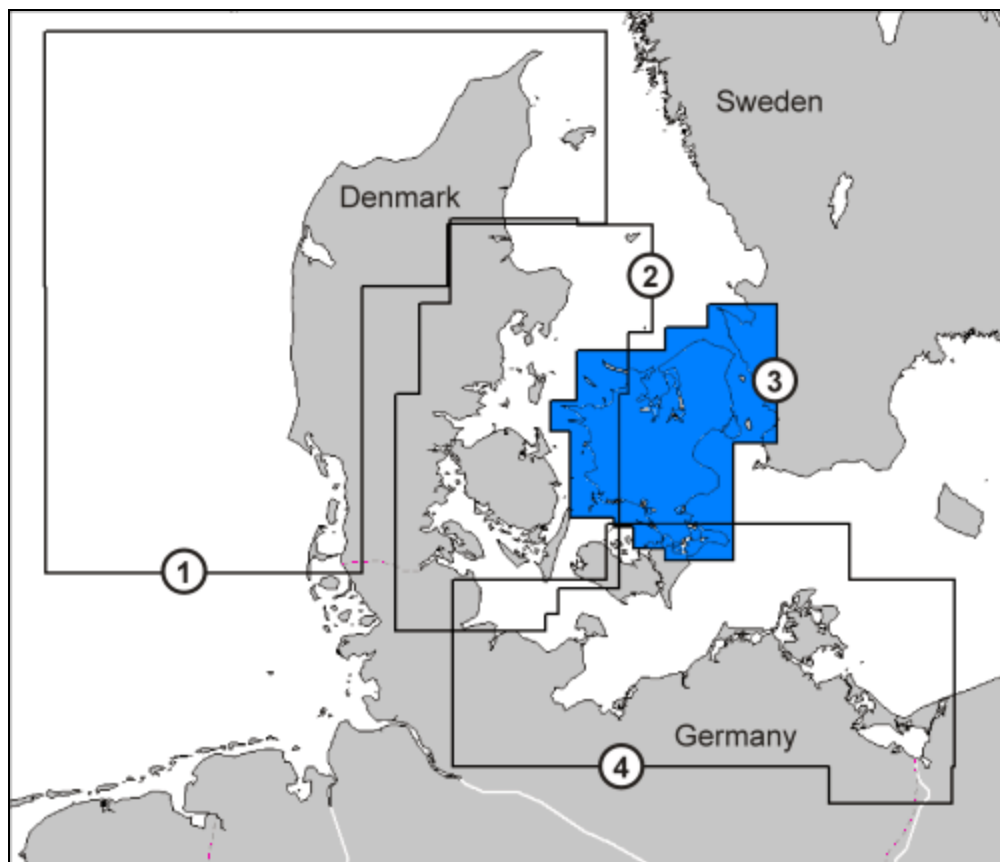

LIGHT MARINE

→ home → Light Marine → C-MAP NT+ → back

INFO

LIGHT MARINE

FISHERY

SHIPPING

Denmark & Germany (S+ & L+)

Click on the **code** for more information

No.	Code	Description	Price	Status*
1	M-EN-C155	NORTHWEST JYLLAND	S+	NEW
2	M-EN-C156	SOUTHEAST JYLLAND AND FYN	S+	NEW
3	M-EN-C109	KULLEN TO MALMOE AND SJEALLAND	L+	NEW
4	M-EN-C901	GERMANY NORTH COAST	S+	NEW