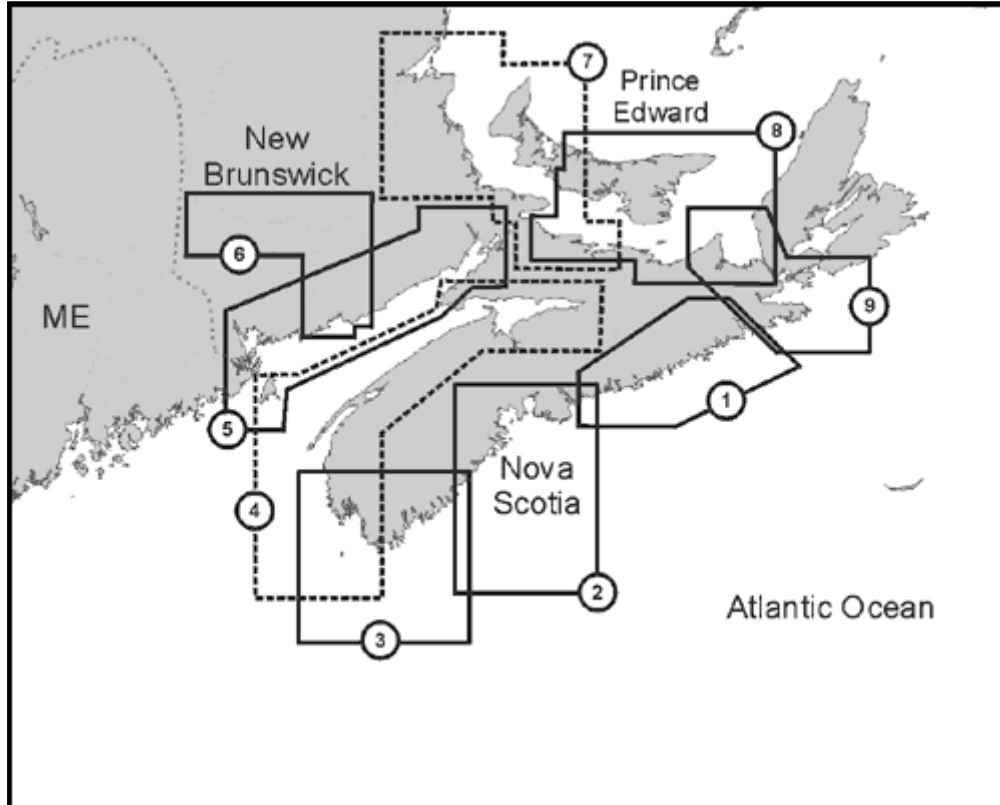

Eastern Canada & Nova Scotia (L)

Click on the **code** for more information

No			Description	Price	Sts. MAX *	Sts. NT+
1	M-NA-M219	M-NA-C219	COUNTRY HARBOUR TO SHUT-IN ISLAND	L	NEW	UPD
2	M-NA-M217	M-NA-C217	HALIFAX TO LIVERPOOL BAY	L	NEW	UPD
3	M-NA-M209	M-NA-C209	LIVERPOOL BAY TO YARMOUTH	L	NEW	UPD
4	M-NA-M210	M-NA-C210	BAY OF FUNDY: SOUTH	L	NEW	UPD
5	M-NA-M211	M-NA-C211	FUNDY:NORTH & PASSAMAQUODDY BAY	L	NEW	UPD
6	M-NA-M214	M-NA-C214	SAINT JOHN RIVER, NEW BRUNSWICK	L	NEW	UPD
7	M-NA-M216	M-NA-C216	WESTERN PEI AND NORTHUMBERLAND ST	L	NEW	UPD
8	M-NA-M215	M-NA-C215	EASTERN PEI AND NORTHUMBERLAND ST	L	NEW	UPD
9	M-NA-M218	M-NA-C218	STRAIT OF CANSO AND APPROACHES	L	NEW	UPD

L=Local; W=Wide; MW=MegaWide

Special Compositions: Cruising, Bathymetric, Commercial/Fishing