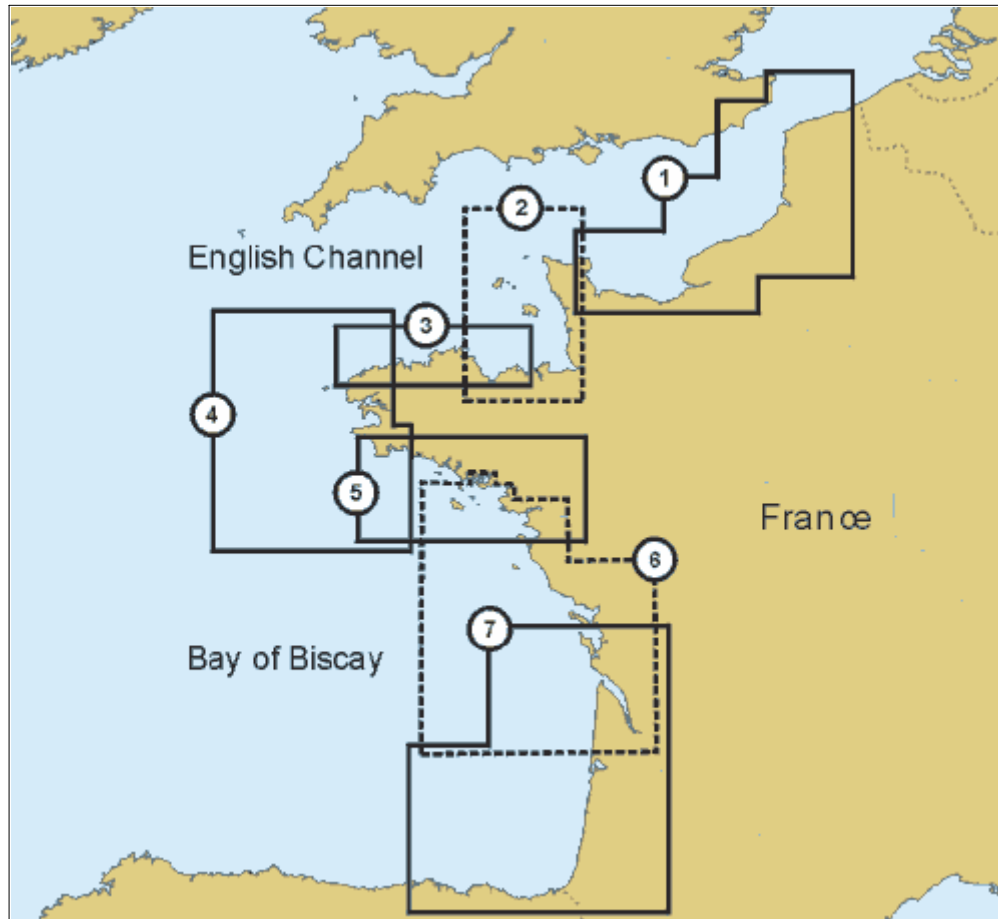

North America | Central & South America | Northern, Western & Central Europe | Southern Europe |
Africa & The Middle East | Indian Ocean, Asia & Oceania | Russian Federation

France - Atlantic Coasts (L)

Click on the **code** for more information

No		Description	Price
1	M-EW-C306	BARFLEUR TO DUNKERQUE	L
2	M-EW-C307	CHERBOURG TO CAP FREHEL	L
3	M-EW-C308	CAP FREHEL TO L'ABERWRAC'H	L
4	M-EW-C309	L'ABERWRAC'H TO CONCARNEAU	L
5	M-EW-C310	POINTE DE TREVIGNON TO NANTES	L
6	M-EW-C011	BELLE ILE TO BORDEAUX	L
7	M-EW-C012	ROCHEFORT TO SANTANDER	L