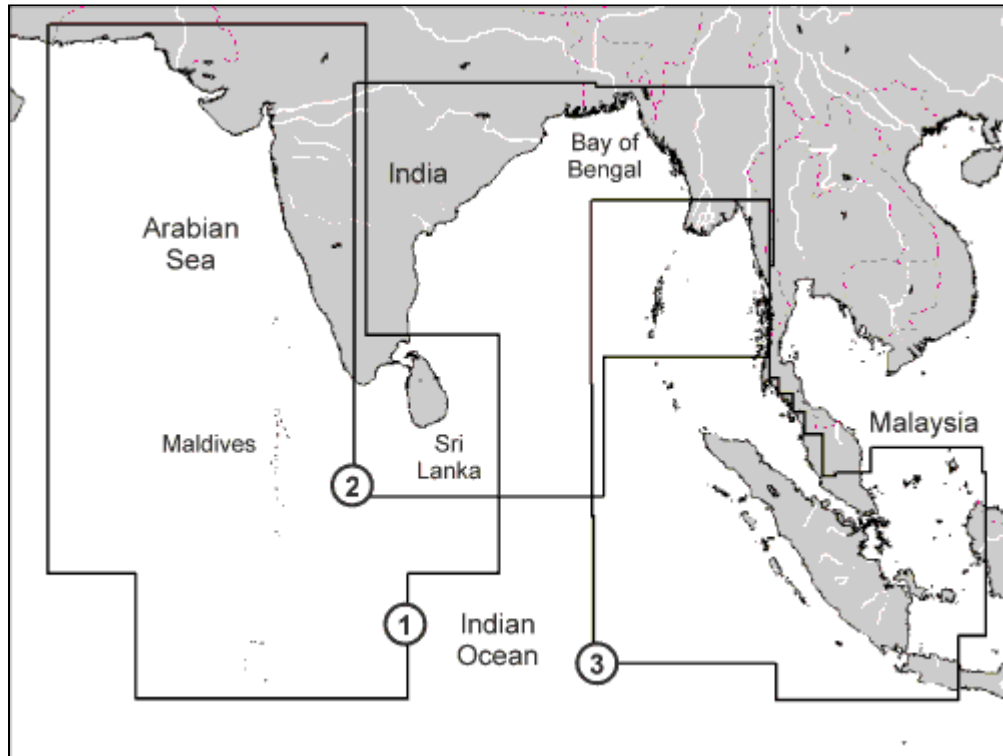

C-MAP

THE ELECTRONIC CHART STANDARD

NT+ | NT+/PC | PC-Planner | NT | CF-85 | NT-Compact

Indian Ocean (W+)

Click on the **code** for more information

No	Code	Description	Price	Status*
1	M-IN-C201	EASTERN INDIA AND MALDIVES	W+	
2	M-IN-C202	SRI LANKA TO GULF OF MARTABAN	W+	
3	M-IN-C203	INDIAN OCEAN	W+	

L+=Local+; S+=Standard+; W+=Wide+; SW+=Superwide+; I+=Inland+

*C-CARD new or updated within the last 4 months.