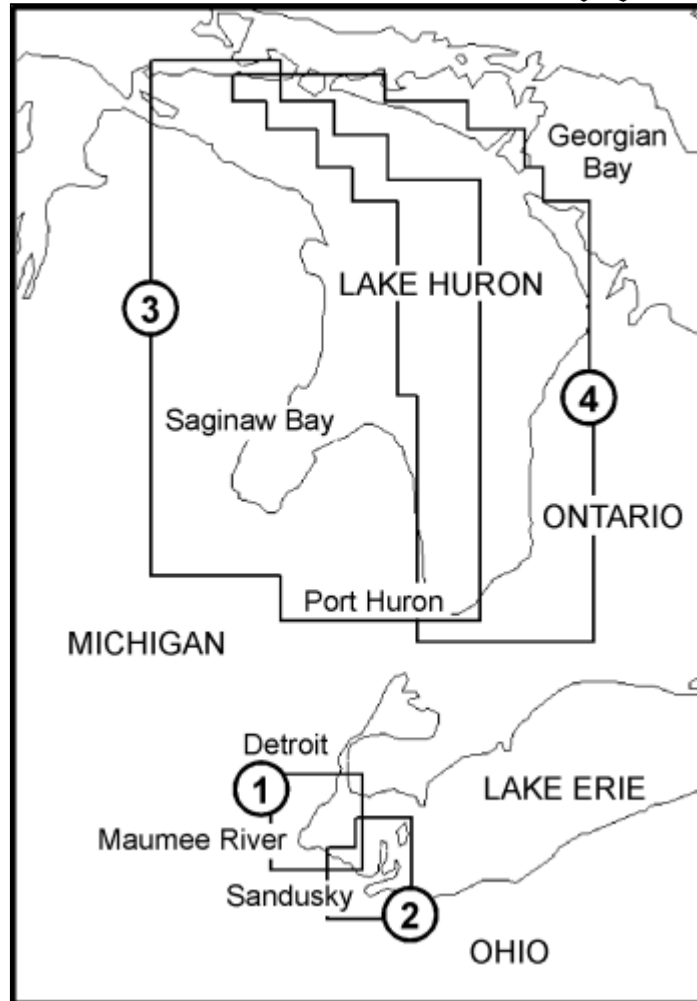

## Lake Huron & Erie (L)

Click on the **code** for more information

No			Description	Price	Sts. MAX *	Sts. NT+
1	<a href="#">M-NA-M192</a>	<a href="#">M-NA-C192</a>	MAUMEE RIVER AND APPROACHES	L	NEW	UPD
2	<a href="#">M-NA-M191</a>	<a href="#">M-NA-C191</a>	SANDUSKY BAY AND APPROACHES	L	NEW	UPD
3	<a href="#">M-NA-M178</a>	<a href="#">M-NA-C178</a>	LAKE HURON: WEST	L	NEW	UPD
4	<a href="#">M-NA-M179</a>	<a href="#">M-NA-C179</a>	LAKE HURON: EAST	L	NEW	UPD

L=Local; W=Wide; MW=MegaWide