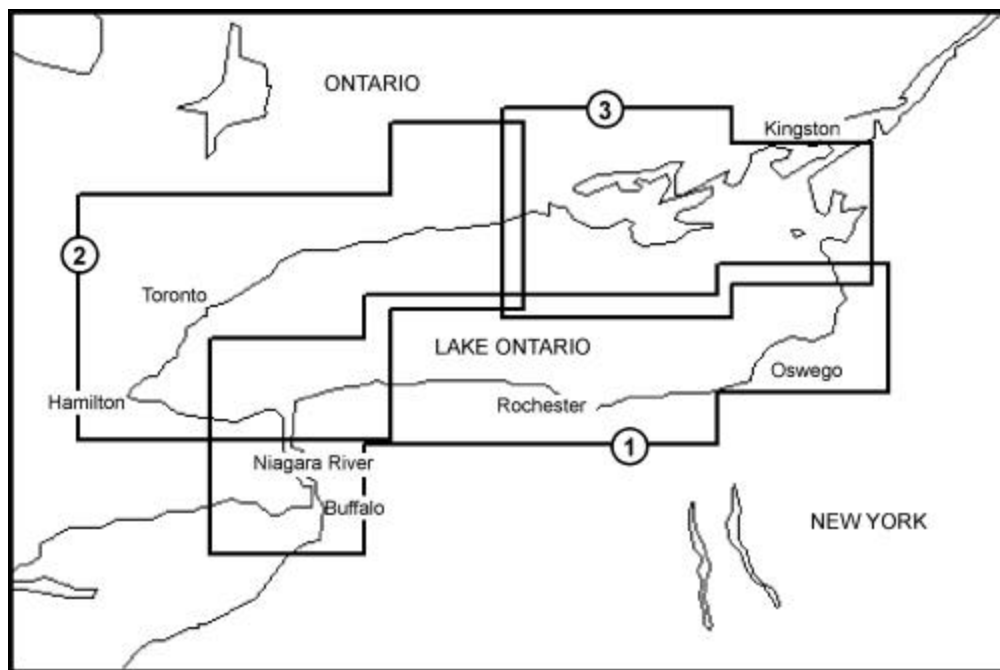

LIGHT MARINE

→ home → Light Marine → C-MAP NT+ → back

INFO

LIGHT MARINE

FISHERY

SHIPPING

Lake Ontario (L+)

Click on the **code** for more information

No.	Code	Description	Price	Status*
1	M-NA-C175	SOUTH SHORE OF LAKE ONTARIO	L+	NEW
2	M-NA-C176	NORTHWEST SHORE OF LAKE ONTARIO	L+	NEW
3	M-NA-C177	NORTHEAST SHORE OF LAKE ONTARIO	L+	NEW

L+=Local+; S+=Standard+; W+=Wide+; I+ = Inland+
*C-CARD new or updated within the last 4 months.