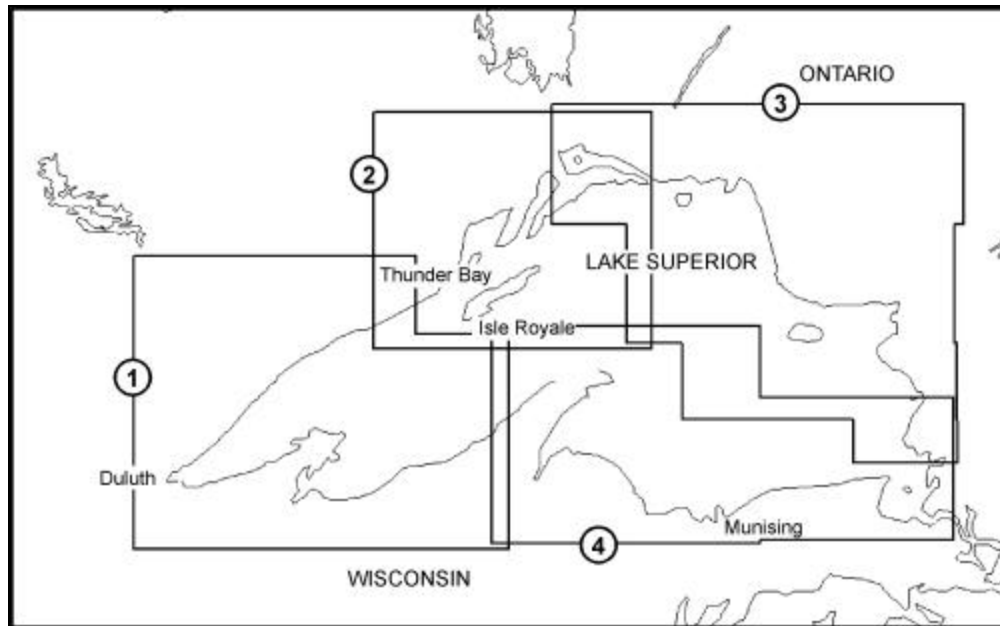

LIGHT MARINE

→ home → Light Marine → C-MAP NT+ → back

INFO

LIGHT MARINE

FISHERY

SHIPPING

Lake Superior (L+)

Click on the **code** for more information

No.	Code	Description	Price	Status*
1	M-NA-C193	APPROACHES TO DULUTH	L+	NEW
2	M-NA-C194	THUNDER BAY AND APPROACHES	L+	NEW
3	M-NA-C196	LAKE SUPERIOR: NORTHEAST	L+	NEW
4	M-NA-C195	LAKE SUPERIOR: SOUTHEAST	L+	NEW

L+=Local+; S+=Standard+; W+=Wide+; I+ = Inland+
*C-CARD new or updated within the last 4 months.

Acknowledament / Warnina!