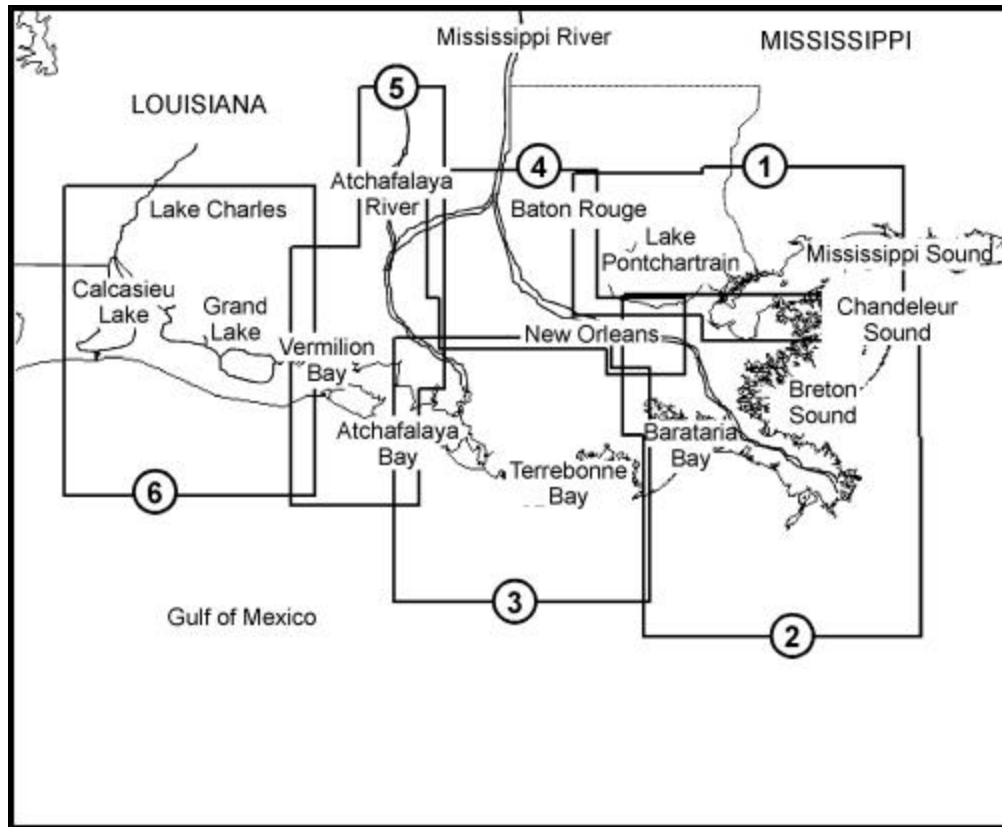

LIGHT MARINE

INFO

LIGHT MARINE

FISHERY

SHIPPING

→ home → Light Marine → C-MAP NT+ → back

Mississippi River Delta (L+)

Click on the **code** for more information

No.	Code	Description	Price	Status*
1	M-NA-C438	MISS. SOUND TO LAKE PONTCHARTRAIN	L+	NEW
2	M-NA-C439	MISSISSIPPI DELTA AND CHANDELEUR SD	L+	NEW
3	M-NA-C441	TIMBALIER BAY TO ATCHAFALAYA BAY	L+	NEW
4	M-NA-C440	NEW ORLEANS TO BATON ROUGE	L+	NEW
5	M-NA-C442	VERMILION BAY AND ATCHAFALAYA R.	L+	NEW
6	M-NA-C443	VERMILION BAY TO LAKE CHARLES	L+	NEW