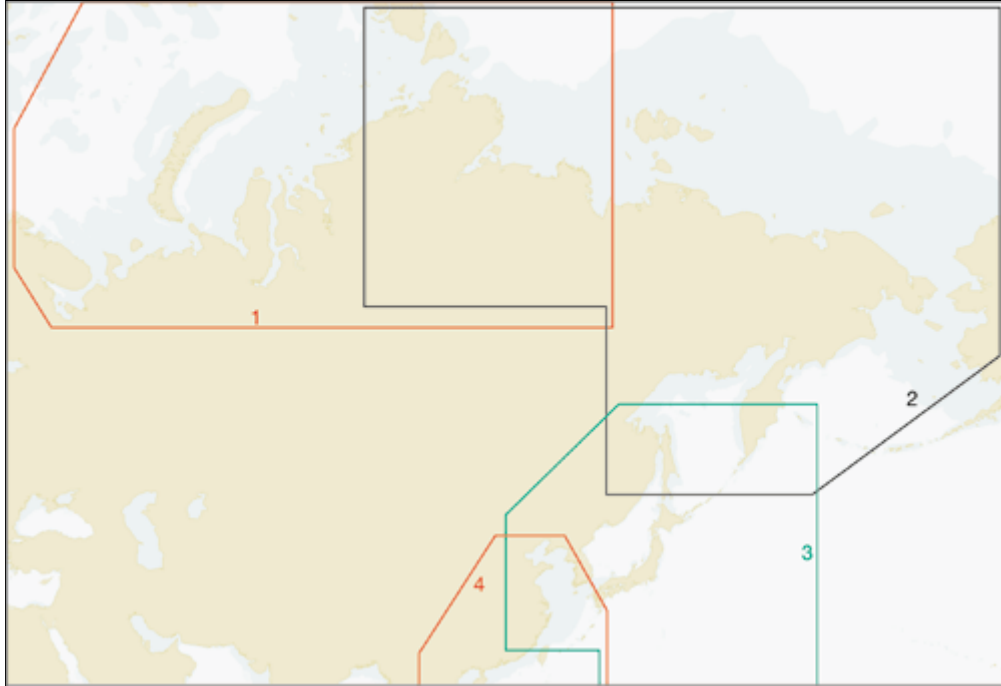

Russian Federation (MW)

Click on the **code** for more information

No		Description	Price	Sts. MAX *
1	M-RS-M001	RUSSIAN FEDERATION NORTH WEST	MW	NEW
2	M-RS-M002	RUSSIAN FEDERATION NORTH EAST	MW	NEW
3	M-AN-M001	EAST CHINA SEA TO KAMCHATKA	MW	NEW
4	M-AS-M001	GULF OF THAILAND TO YELLOW SEA	MW	NEW

L=Local; W=Wide; MW=MegaWide

Special Compositions: Cruising, Bathymetric, Commercial/Fishing

*Status:

New: new C-CARDS released within the last four months

Upd: C-CARDS updated within the last four months