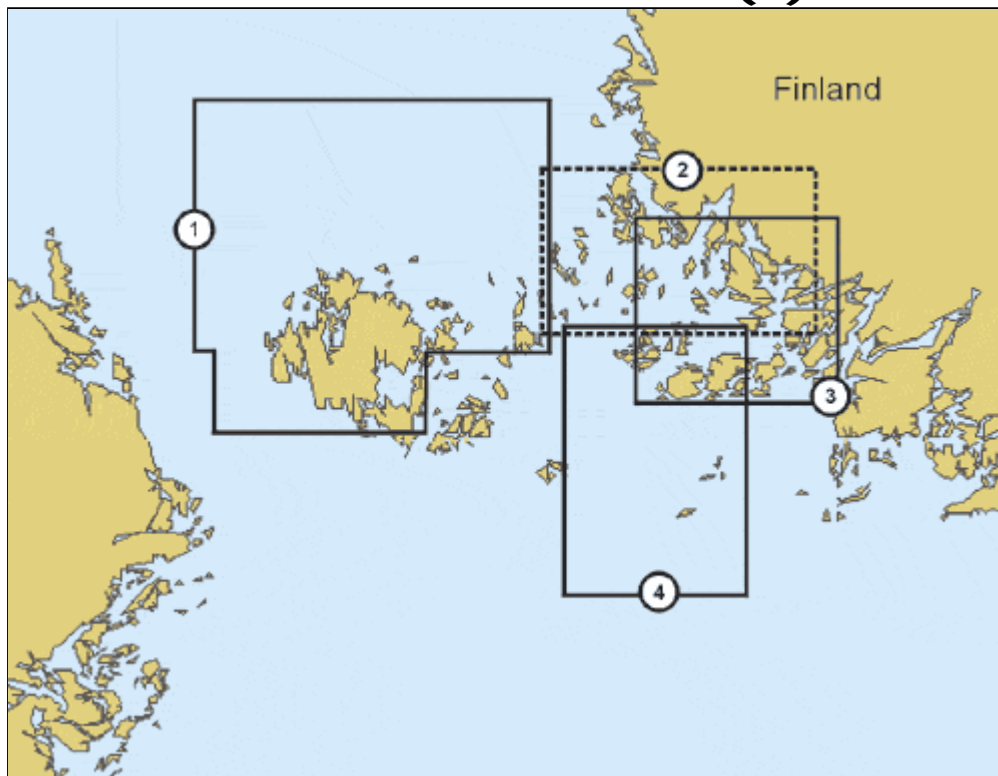

South West Finland (L)

Click on the **code** for more information

No			Description	Price	Sts. MAX *	Sts. NT+ *
1	M-EN-M308	M-EN-C308	AALAND NORTH	L	NEW	UPD
2	M-EN-M306	M-EN-C306	TURKU - PUTSAARI	L	NEW	UPD
3	M-EN-M318	M-EN-C318	TURKU AREA	L	NEW	UPD
4	M-EN-M304	M-EN-C304	SORPO - HELLSOE	L	NEW	UPD

L=Local; W=Wide; MW=MegaWide

Special Compositions: Cruising, Bathymetric, Commercial/Fishing

*Status:

New: new C-CARDS released within the last four months

Upd: C-CARDS updated within the last four months