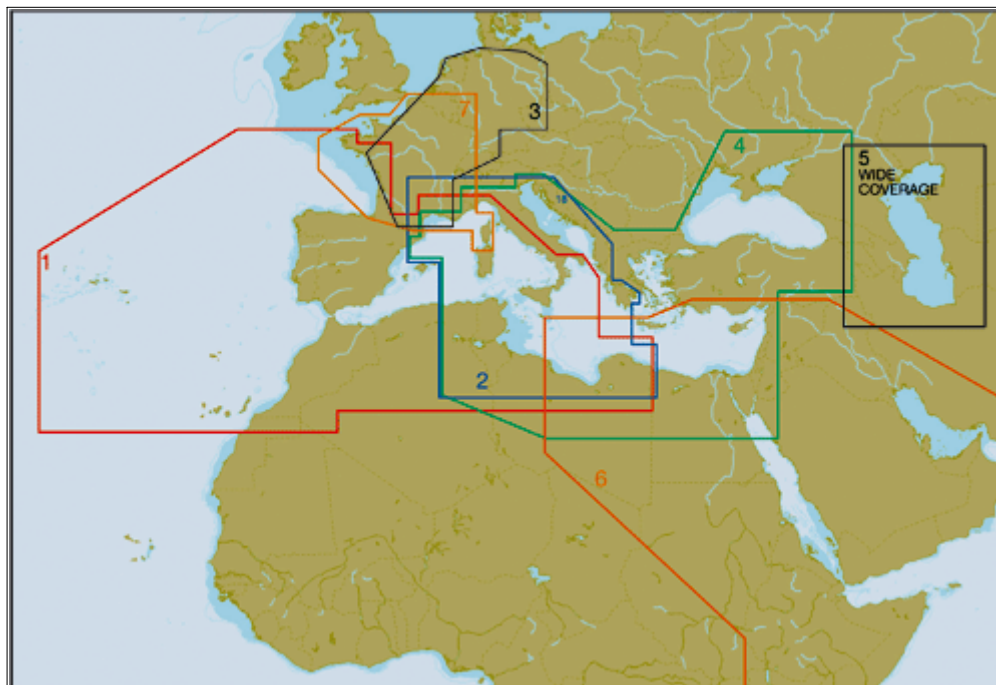

North America | Central & South America | Northern, Western & Central Europe | Southern Europe |
Africa & The Middle East | Indian Ocean, Asia & Oceania | Russian Federation

Med & Red Sea, Caspian & Black Sea (MW)

Click on the **code** for more information

No	MAX C-MAP NT	MAX/PC C-MAP NT	NT+	NT+/PC	Description	Price
1	M-EW-M005	M-EW-M005	-	-	IBERIAN PENINSULA INC. THE ISLANDS	MW
2	M-EM-M002	M-EM-M002	-	-	CENTRAL MEDITERRANEAN SEA	MW
2	M-EM-M902	M-EM-M902	-	-	CENTRAL MEDITERRANEAN SEA	MW
3	M-EW-M008	M-EW-M008	-	-	EUROPEAN INLAND WATERS	MW
4	M-EM-M003	M-EM-M003	-	-	EAST MEDITERRANEAN - AEGEAN - BLACK SEA	MW
5	M-ME-M005	M-ME-M005	M-ME-C005	M-ME-C005	CASPIAN SEA	W
6	M-ME-M001	M-ME-M001	-	-	MIDDLE EAST - RED SEA - THE GULF	MW
7	M-EW-M004	M-EW-M004	-	-	FRANCE AND BELGIUM INLAND	MW

(*) C-CARDS with chart information in Italian

L=Local; W=Wide; MW=MegaWide

Special Compositions: Cruising, Bathymetric, Commercial/Fishing

Acknowledgment / Warning!