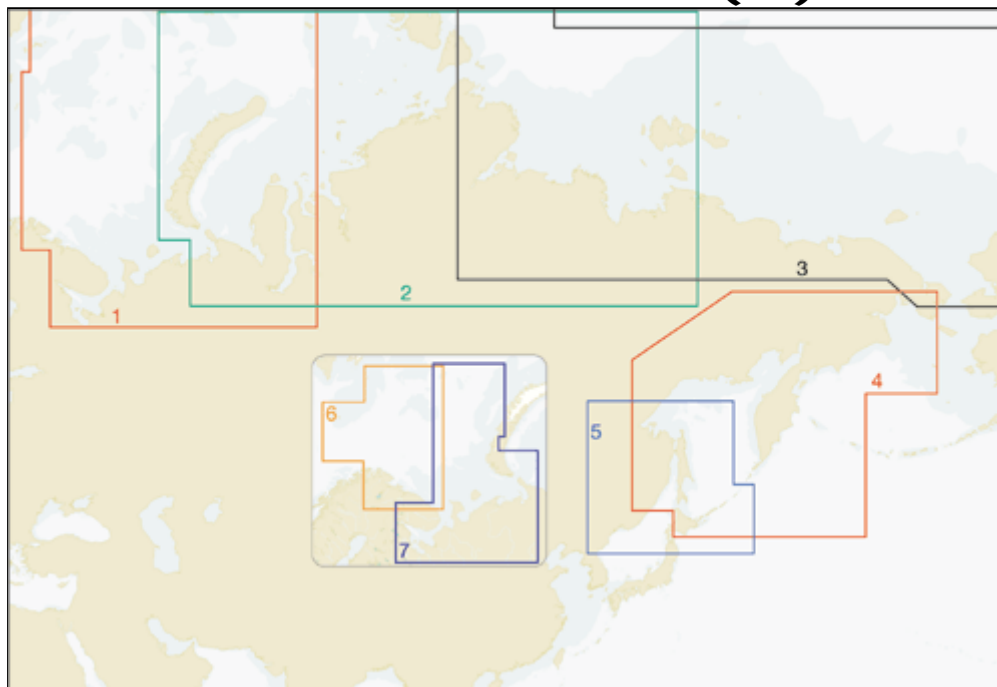

Russian Federation (W)

Click on the **code** for more information

No			Description	Price	Sts. MAX *	Sts. NT+
1	M-RS-M202	M-RS-C202	RUSSIAN FEDERATION NORTH WEST	W	NEW	UPD
2	M-RS-M203	M-RS-C203	RUSSIAN FEDERATION NORTH CENTRAL	W	NEW	UPD
3	M-RS-M204	M-RS-C204	RUSSIAN FEDERATION NORTH EAST	W	NEW	UPD
4	M-AN-M013	M-AN-C013	KAMCHATKA PENINSULA AND KURIL ISLANDS	W	NEW	UPD
5	M-RS-M207	M-RS-C207	HOKKAIDO AND SAKHALIN ISLANDS	W	NEW	UPD
6	M-RS-M208	M-RS-C208	BARENTS SEA WEST FISHING	W	NEW	UPD
7	M-RS-M209	M-RS-C209	WHITE SEA - BARENTS SEA EAST FISHING	W	NEW	UPD

L=Local; W=Wide; MW=MegaWide

Special Compositions: Cruising, Bathymetric, Commercial/Fishing

*Status:

New: new C-CARDS released within the last four months

Upd: C-CARDS updated within the last four months