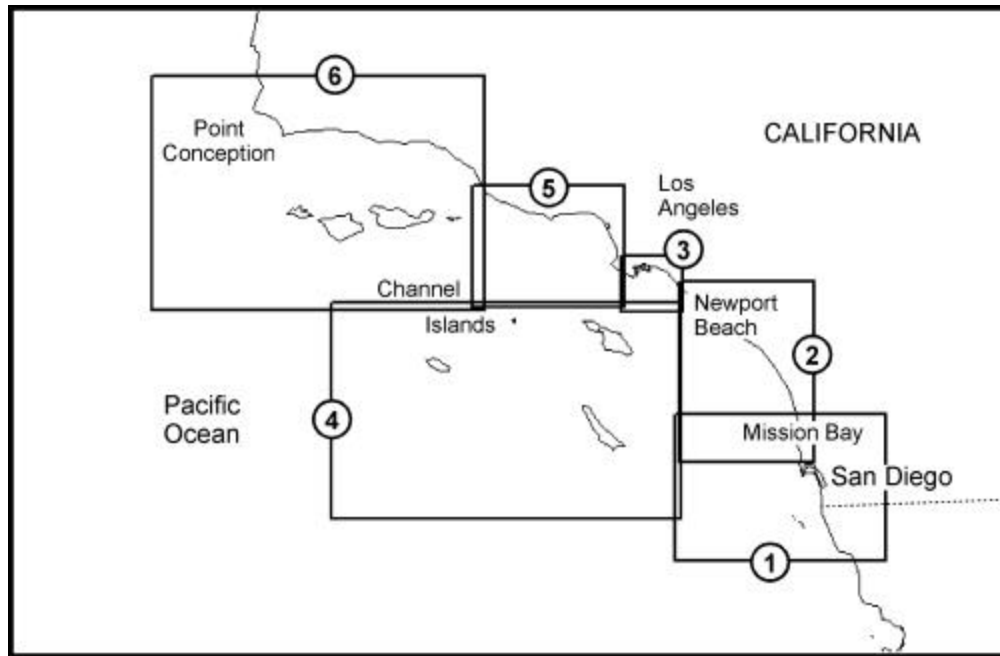

LIGHT MARINE

INFO

LIGHT MARINE

FISHERY

SHIPPING

→ home → Light Marine → C-MAP NT+ → back

## San Diego to Point Conception (L+)

Click on the **code** for more information

No.	Code	Description	Price	Status*
1	<a href="#">M-NA-C630</a>	SAN DIEGO AND APPROACHES	L+	NEW
2	<a href="#">M-NA-C631</a>	MISSION BAY TO NEWPORT BEACH	L+	NEW
3	<a href="#">M-NA-C632</a>	LOS ANGELES AND SAN PEDRO BAYS	L+	NEW
4	<a href="#">M-NA-C633</a>	SOUTHERN CHANNEL ISLANDS	L+	NEW
5	<a href="#">M-NA-C634</a>	SANTA MONICA BAY AND APPROACHES	L+	NEW
6	<a href="#">M-NA-C635</a>	NORTHERN CHANNEL IS. TO PT. CONCEPTION	L+	NEW

L+=Local+; S+=Standard+; W+=Wide+; I+ = Inland+

\*C-CARD new or updated within the last 4 months.