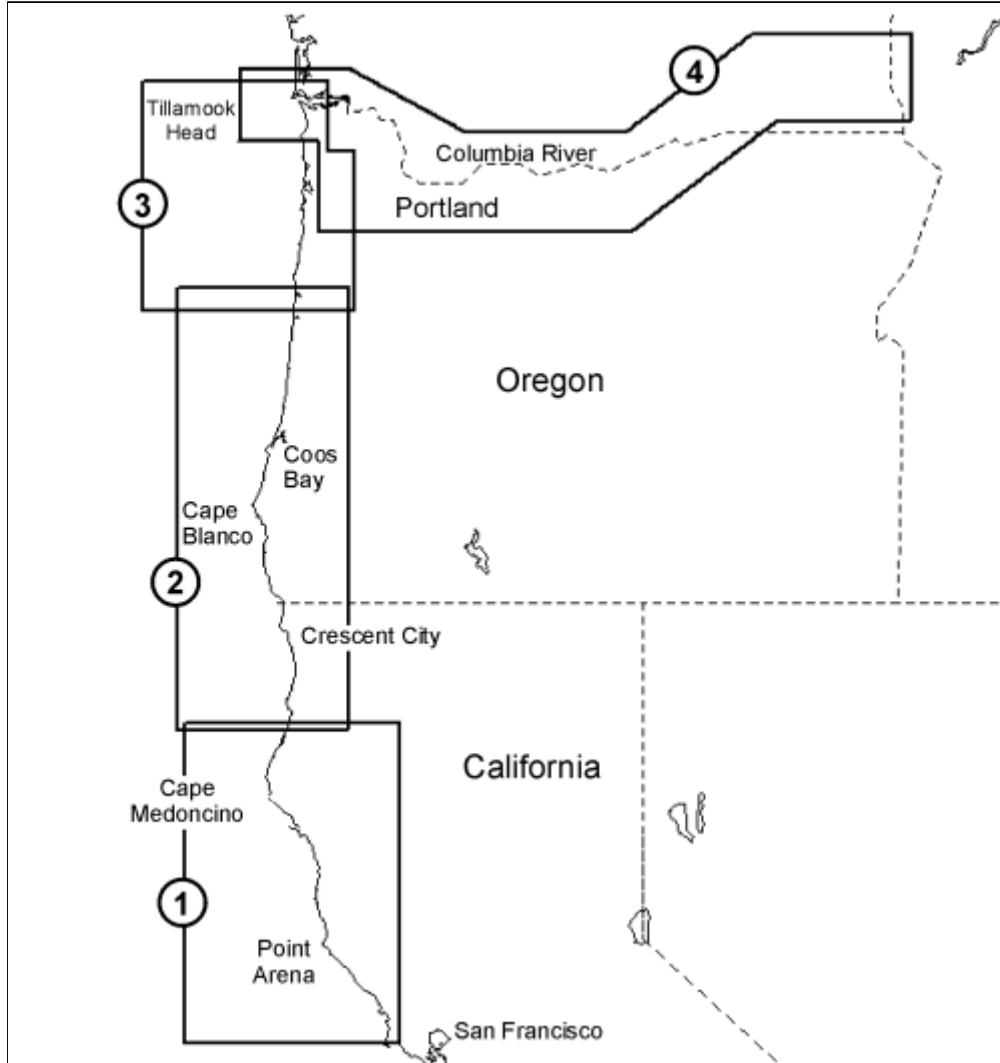

San Francisco to Tillamook head (L)

Click on the **code** for more information

No			Description	Price	Sts. MAX *	Sts. NT+
1	M-NA-M642	M-NA-C642	TOMALES BAY TO EUREKA	L	NEW	UPD
2	M-NA-M643	M-NA-C643	TRINIDAD HEAD TO YAQUINA HEAD	L	NEW	UPD
3	M-NA-M644	M-NA-C644	YAQUINA HEAD TO TILLAMOOK HEAD	L	NEW	UPD
4	M-NA-M655	M-NA-C655	COLUMBIA RIVER	L	NEW	UPD