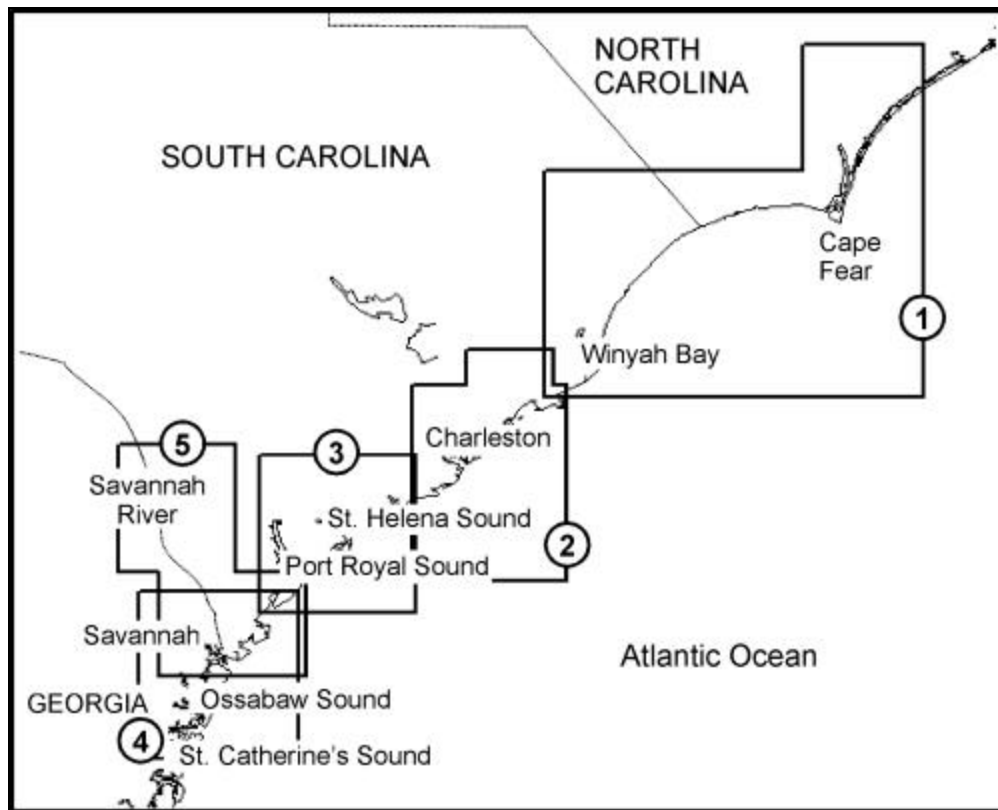

LIGHT MARINE

INFO

LIGHT MARINE

FISHERY

SHIPPING

→ home → Light Marine → C-MAP NT+ → back

South Carolina & Northern Georgia (L+)

Click on the **code** for more information

| No. | Code | Description | Price | Status* |
|-----|---------------------------|---------------------------------------|-------|---------|
| 1 | M-NA-C375 | CAPE FEAR TO WINYAH BAY | L+ | NEW |
| 2 | M-NA-C376 | APPROACHES TO CHARLESTON HARBOR | L+ | NEW |
| 3 | M-NA-C377 | ST. HELENA SOUND AND PORT ROYAL SOUND | L+ | NEW |
| 4 | M-NA-C378 | APPROACHES TO SAVANNAH | L+ | NEW |
| 5 | M-NA-C381 | SAVANNAH RIVER | L+ | NEW |