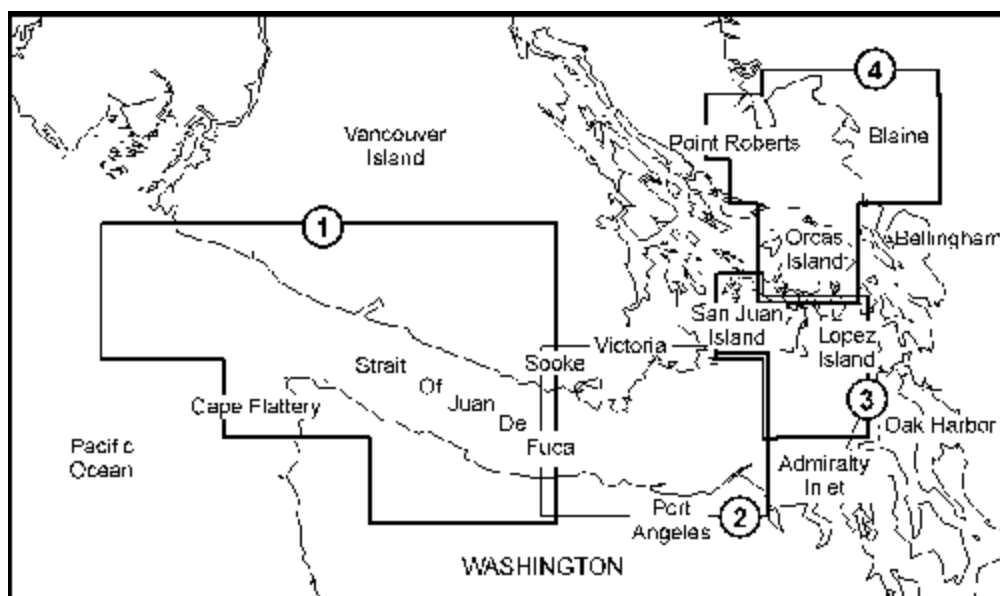

LIGHT MARINE

→ home → Light Marine → C-MAP NT+ → back

INFO

LIGHT MARINE

FISHERY

SHIPPING

Strait of Juan de Fuca (L+)

Click on the **code** for more information

No.	Code	Description	Price	Status*
1	M-NA-C645	WESTERN STRAIT OF JUAN DE FUCA	L+	NEW
2	M-NA-C646	APPROACHES TO VICTORIA & SOOKE	L+	NEW
3	M-NA-C653	SAN JUAN ISLAND AND LOPEZ ISLAND	L+	NEW
4	M-NA-C654	ORCAS ISLANDS TO POINT ROBERTS	L+	NEW

L+=Local+; S+=Standard+; W+=Wide+; I+ = Inland+

*C-CARD new or updated within the last 4 months.

Acknowledgment / Warning!