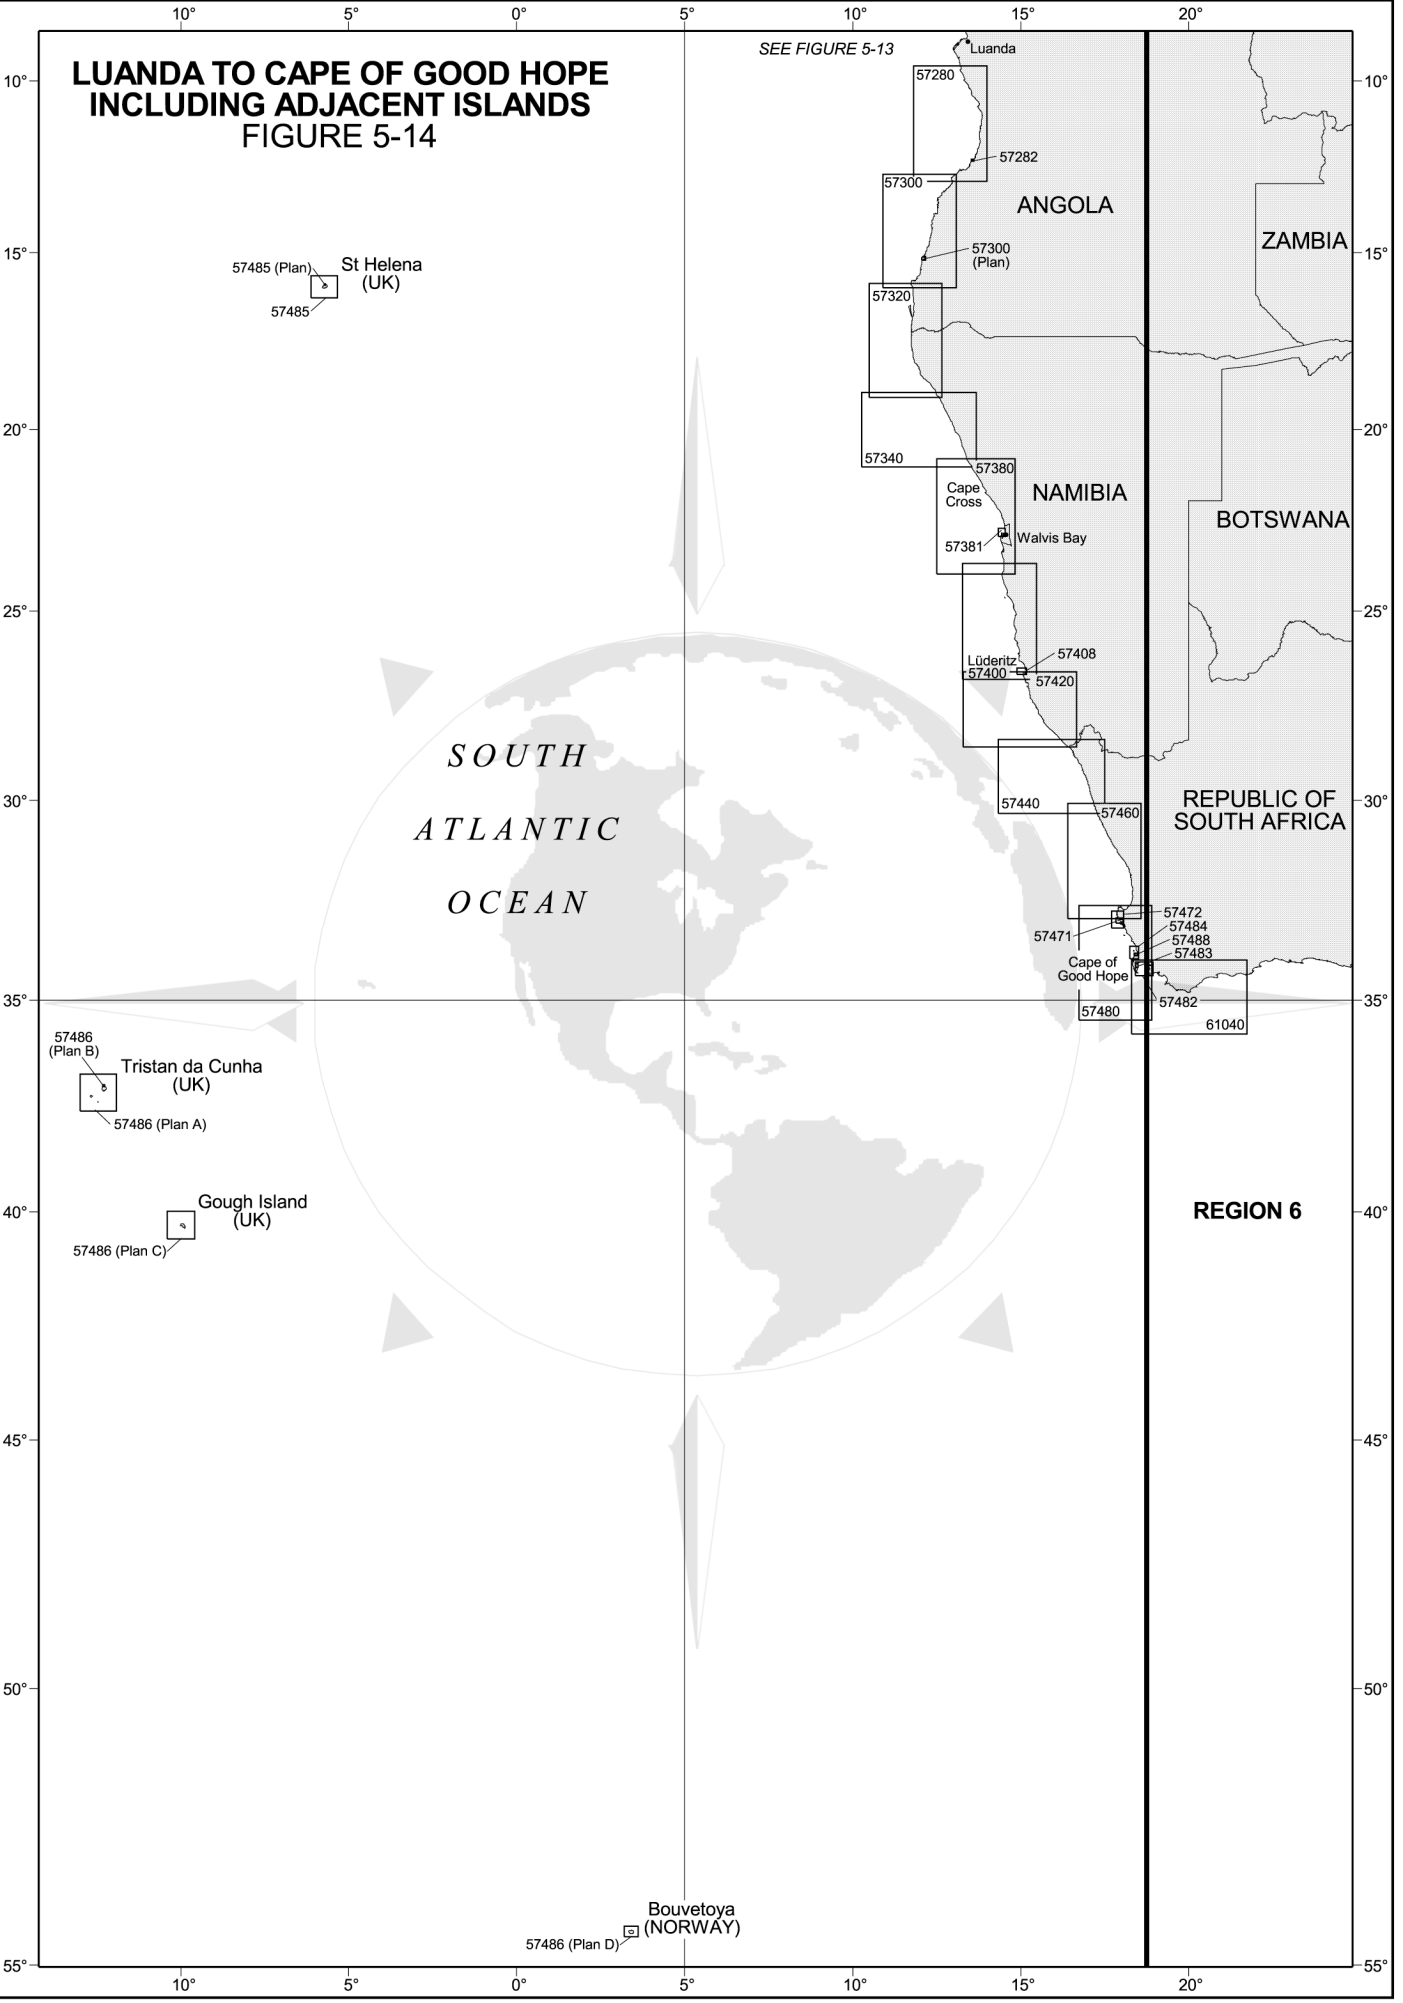

LUANDA TO CAPE OF GOOD HOPE INCLUDING ADJACENT ISLANDS

FIGURE 5-14

SEE FIGURE 5-13

57485 (Plan)
St Helena (UK)
57485

57486 (Plan B)
Tristan da Cunha (UK)
57486 (Plan A)

57486 (Plan C)
Gough Island (UK)

57486 (Plan D)
Bouvetoya (NORWAY)

ANGOLA

NAMIBIA

ZAMBIA

BOTSWANA

REPUBLIC OF SOUTH AFRICA

REGION 6